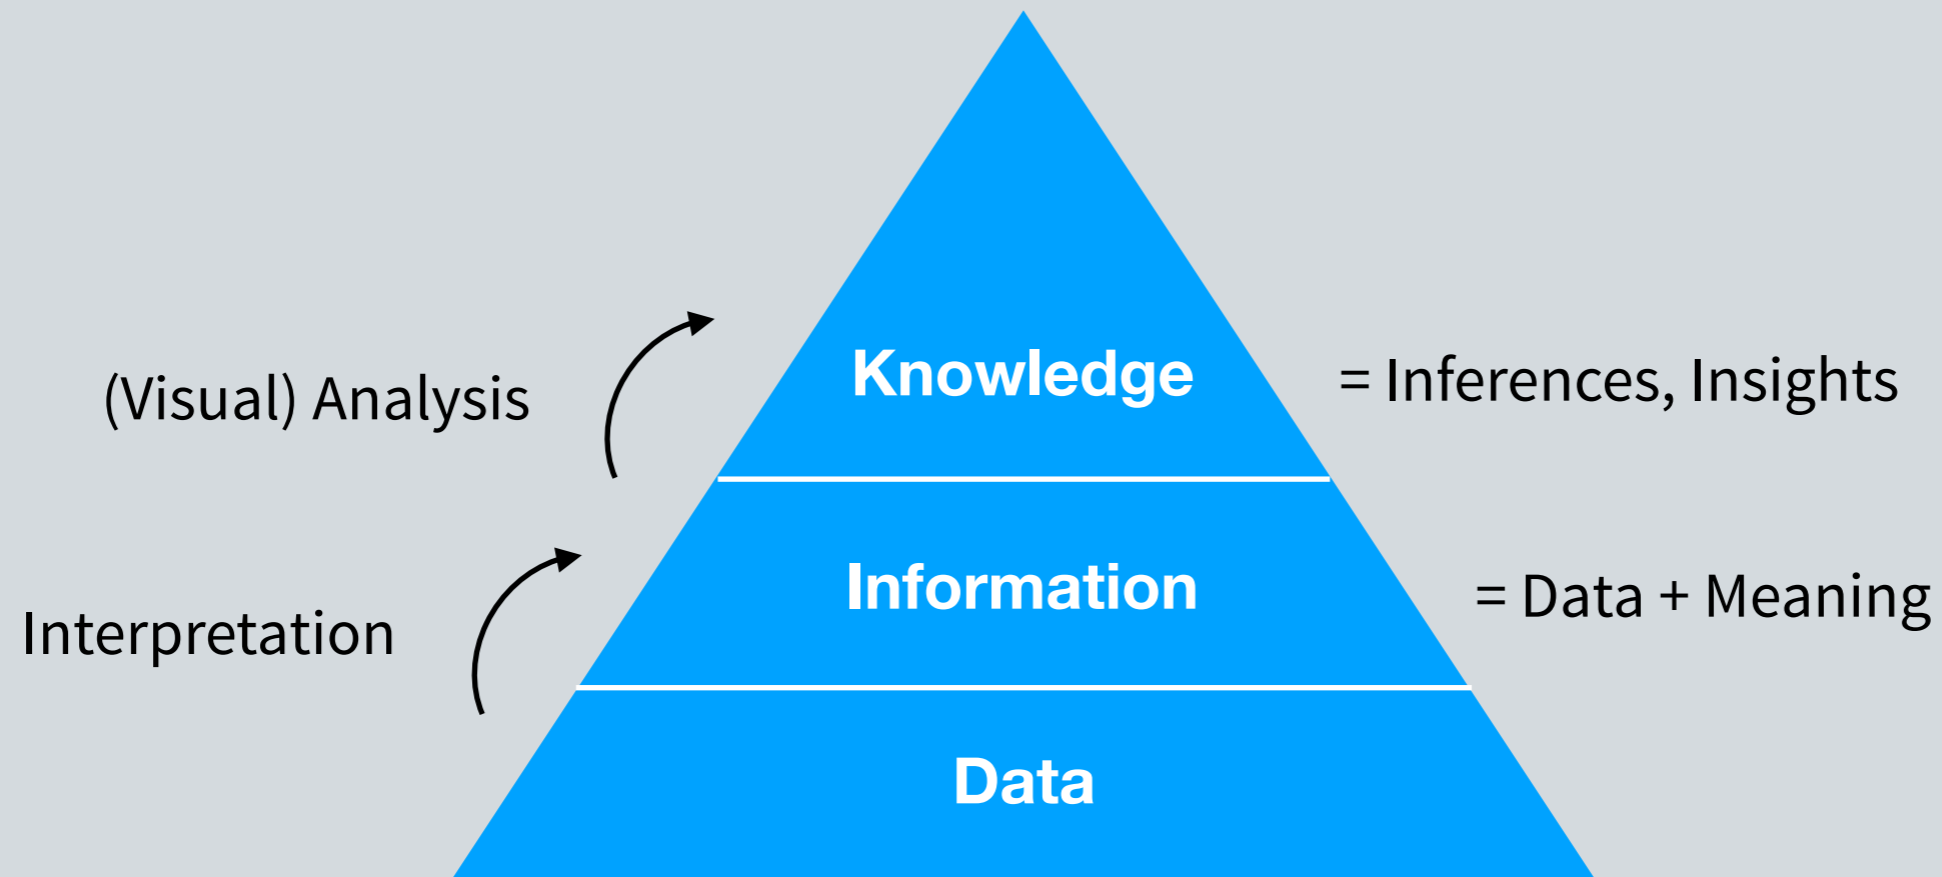

Attributes

↓ ↓

Objects

→ ↓

ID	Name	Geometrie
1	Paris	A
2	Berlin	B
3

HIS: Event Centered Data Model

Data «layers»

Roadmap

Geovistory

Demo

Thanks for your attention