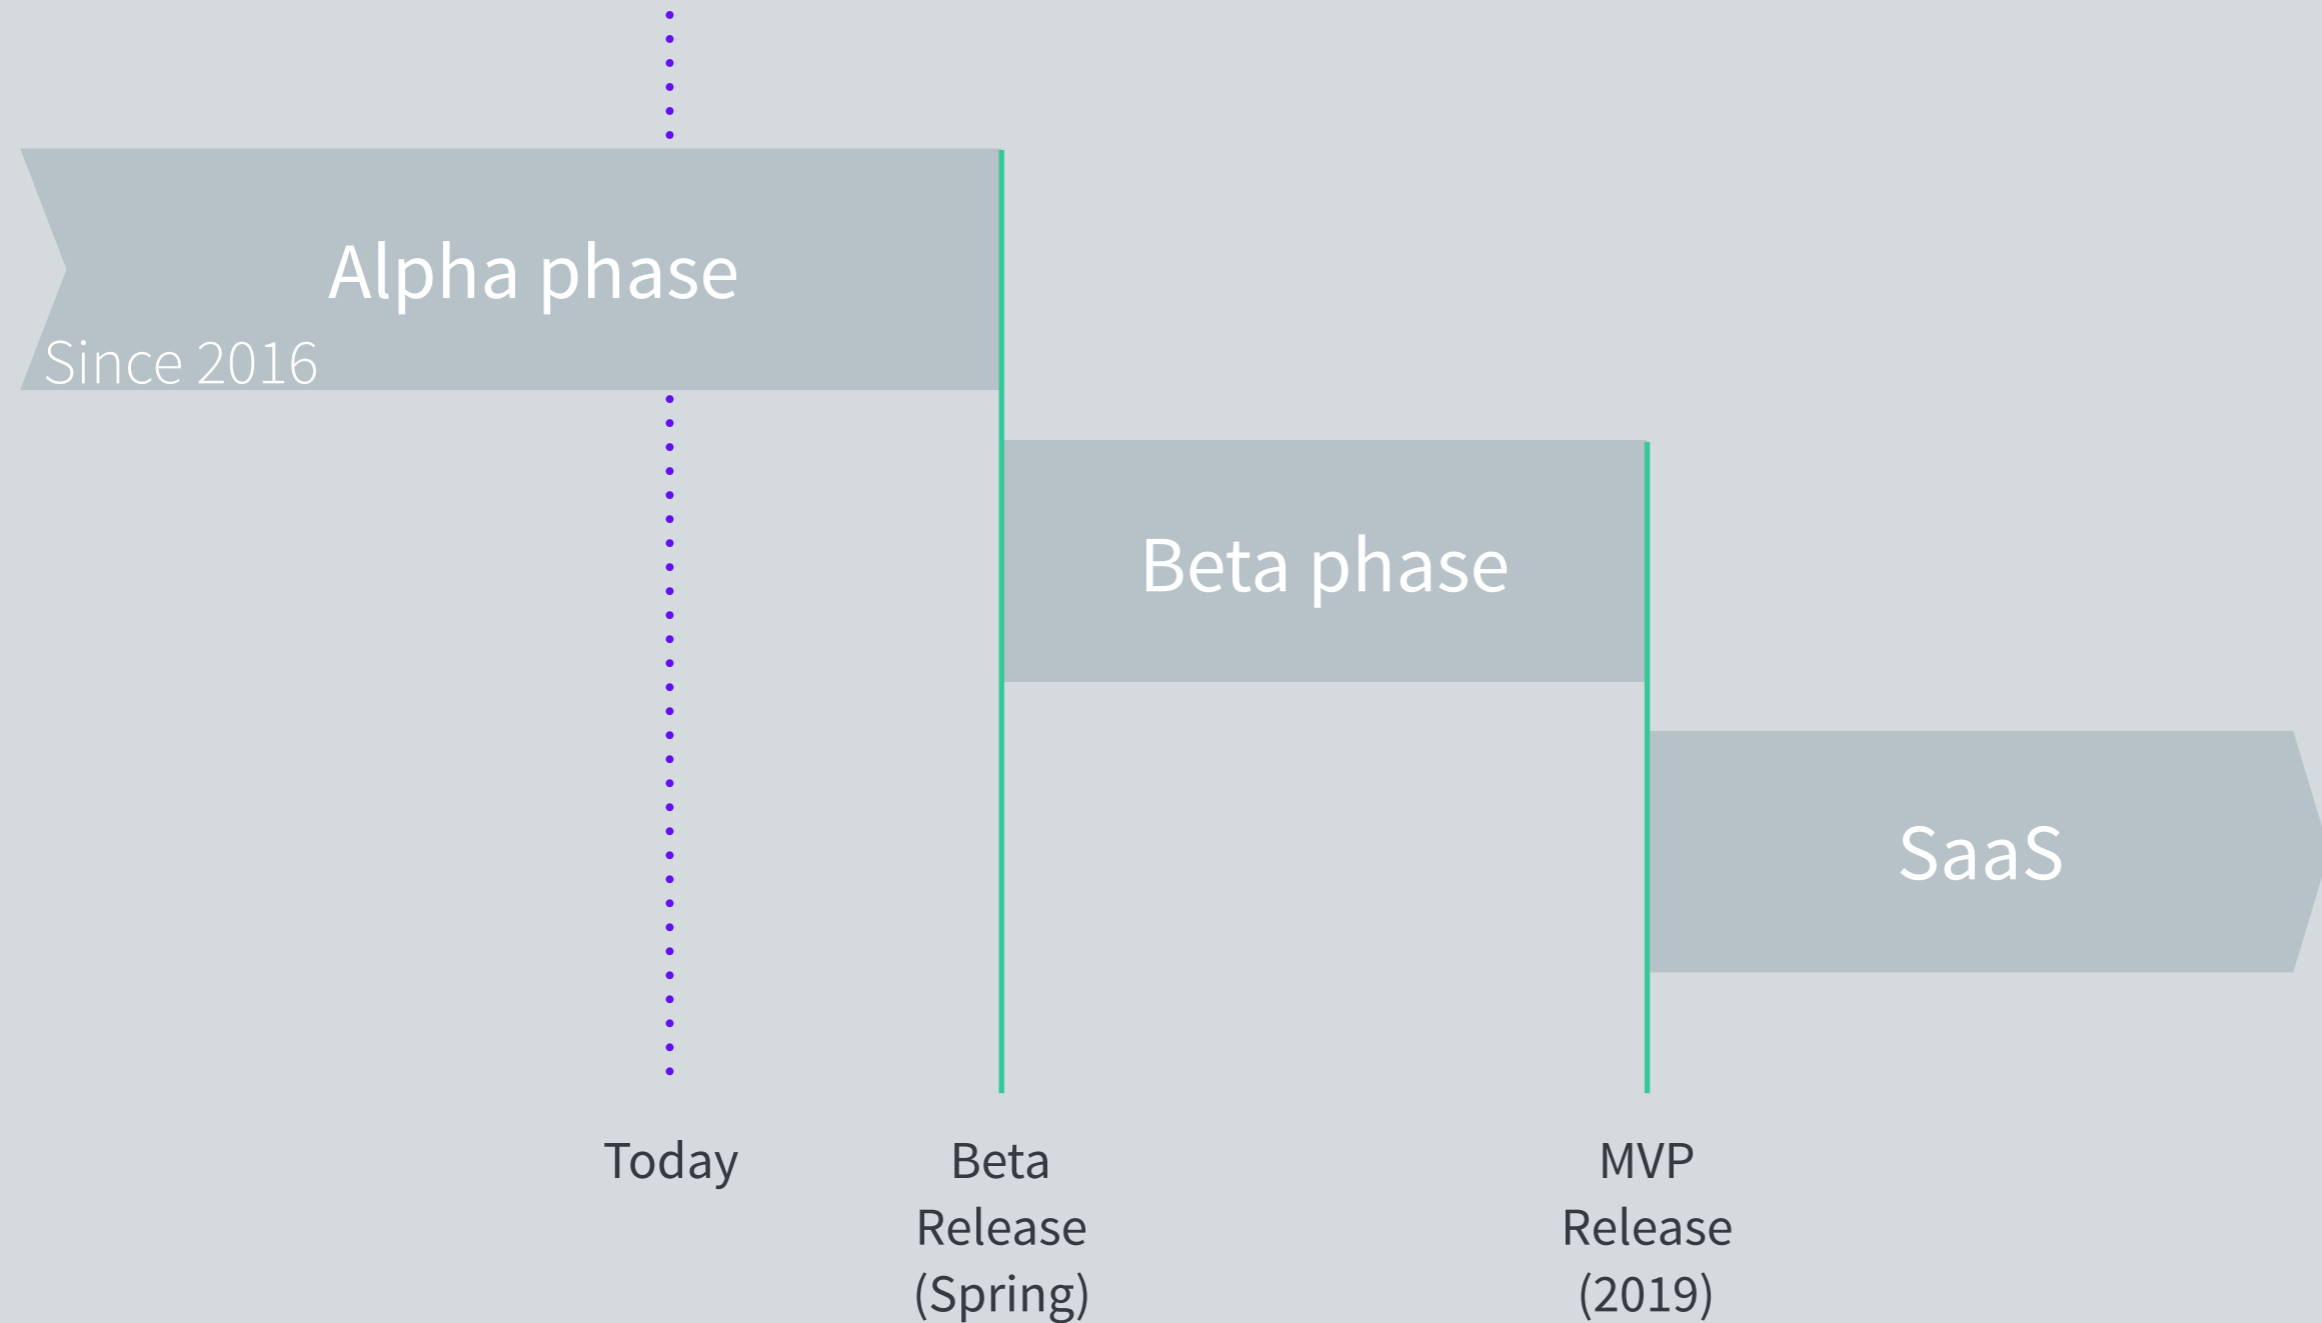

Attributes

↓ ↓

Objects

→ ↓

ID	Name	Geometrie
1	Paris	A
2	Berlin	B
3

HIS: Event Centered Data Model

Data «layers»

Roadmap

Geovistory

Demo

Thanks for your attention